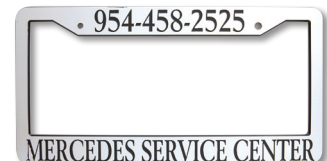

#48762 (Brushed Chrome)

Quantity price breaks are: 500, 1000, 2000, 3000, 5000

Full Chrome Plated

- 6-1/8" x 12-1/4"
- High impact polystyrene frame
- All frame styles available
- Fully wrapped Shiny Chrome over plastic frame with raised letters
- Our best looking and most durable Shiny Chrome plate
- Low setup charges
- Minimum quantity 1,000