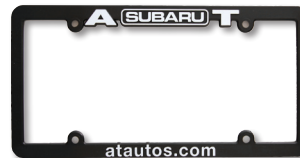

# License Plate Frames

**These are high quality, high impact license plate frames. These frames are UV protected and unbreakable with normal use. Styles below are our most popular.** *We can duplicate any frame!*

## Screen Printed

- 6-1/8" x 12-1/4"
- Polypropylene frame
- Most frame styles available
- Standard frame color: Black or White  
Blue or Gray available at additional charge
- No setup charges
- Minimum quantity 250

## Raised Letter

- 6-1/8" x 12-1/4"
- High impact polystyrene frame
- All frame styles available
- Standard frame color: Black  
White, Blue, Red, or Gray available at additional charge
- Low setup charges
- Minimum quantity 250