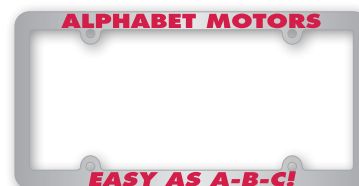

Our high, quality, high impact polystyrene license plate frames are UV protected.

License Plate Frames

Screen Printed Frames 4870

- Frame styles available: A, B, D, E, G, H, J, L, R
- 12-1/4" x 6-1/8"
- Minimum quantity 250

Raised Letter Frames 4875

- All frame styles available
- 12-1/4" x 6-1/8"
- Minimum quantity 250

Chrome Faced Frames

- All frame styles available
- Chrome covers the face of the plate
- The imprint on recessed letter frames matches the frame
- 12-1/4" x 6-1/8"
- Minimum quantity 500

- 48761 Shiny Chrome Faced Economy
- 48765 Shiny Chrome Faced Premium

Full Chrome Frames 48763

- All frame styles available
- Entire plate is coated
- Raised letter only
- 12-1/4" x 6-1/8"
- Minimum quantity 500