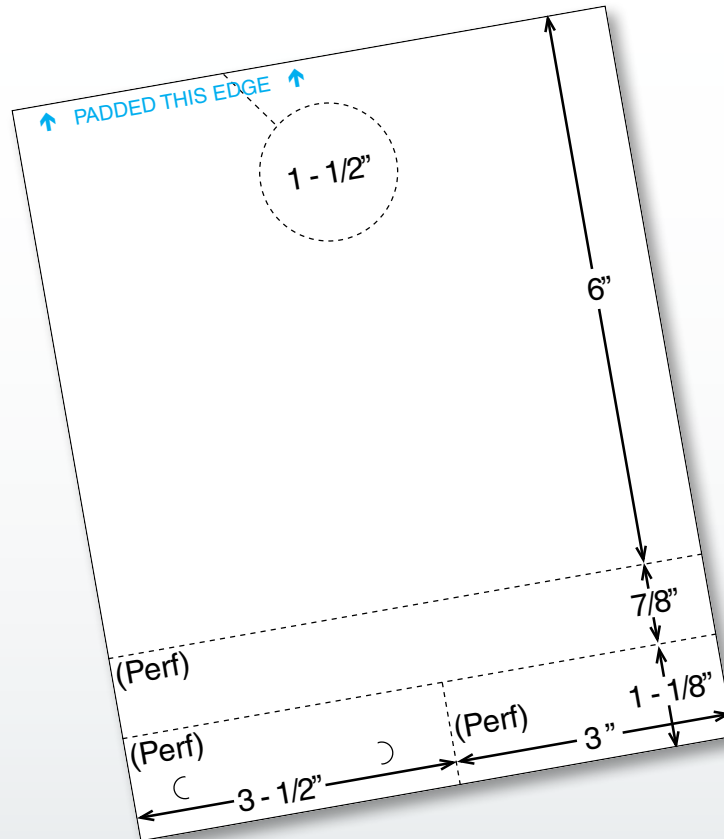

Heavy BRITE™ 4 Part Service Dispatch Numbers

*Thickest,
Largest, Brightest
Colored Number
on the Market!*

6 Eye-Catching Stock Colors to Choose from!

- 6-1/2" x 8"
- 150# stock
- 1-1/2" hole diameter - Largest in the Industry!
- Standard 3 and 4 digit numbering
- Bright Yellow, Blue, Red, Green, Orange, and White stock available
- Printed in Black ink, one side

1	3	6	12	18
\$101.47	\$96.39	\$91.33	\$88.78	\$86.25

Custom Heavy BRITE™ 4 Part Service Dispatch Numbers

#2791
(Custom White)

#2793
(Custom Blue)

#2795
(Custom Green)

#2792
(Custom Yellow)

#2794
(Custom Red)