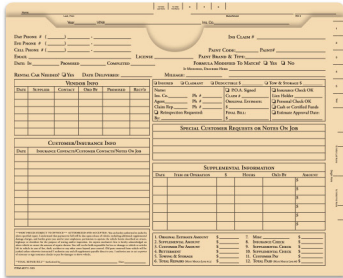

Ultra Heavy Duty Deal Jackets

Thickest and tallest deal jacket on the market. Available in plain stock or printed.

- 11-3/4" x 9-1/2"
- 150# stock (11 Pt.)

Body Shop Jacket
5711-100 - 5715-100

Choose from Buff, White, Blue, Green, or Yellow