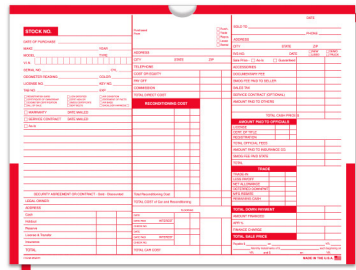

Standard Deal Jackets

Available in plain stock or printed in many different styles.

- 12" x 9"
- 32# kraft paper (7 Pt.)

Printed 511-519, 5110-5130

Plain 521-529, 5210-5230

Choose from Buff, Blue, Green, Pink, White, Lavender, Salmon, Fuchsia, Gray, Yellow, Teal, or Red

Original 3-in-1 Jacket 543

Buff only

Inventory Control Jacket 5440

Buff only

Automated Accounting Jacket 549

Buff only

General Accounting Jacket 5470-5475

Choose from Buff, Blue, Green, Pink, White, or Lavender

Employee File Jacket 821

Buff only

Printed Color Top 5611-5614

Printed in Red, Blue, Green, or Black

Plain Color Top 5621-5624

Deal Jackets

Heavy Duty Deal Jackets

Very durable to handle a large amount of paperwork. Available in plain stock or printed.

- 12" x 9-3/8" includes 1/2" extension
- 100# heavy duty stock (8 Pt.)

Printed
5511-5520

Plain
5521-5530

Choose from Buff, Blue, Green, Pink, White, Lavender, Yellow, Red, Salmon, or Teal

- Buff
- Blue
- Green
- Pink
- White
- Lavender
- Yellow
- Red
- Salmon
- Teal