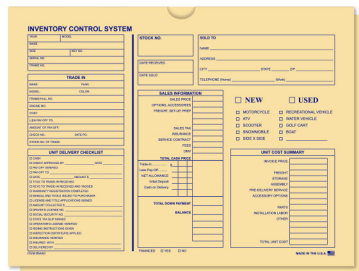

Standard Deal Jackets

Available in plain stock or printed in many different styles.

- 12" x 9"
- 32# kraft paper (7 Pt.)

Printed 511-519, 5110-5130

Plain 521-529, 5210-5230

Choose from Buff, Blue, Green, Pink, White, Lavender, Salmon, Fuchsia, Gray, Yellow, Teal, or Red

Original 3-in-1 Jacket 543

Buff only

Inventory Control Jacket 5440

Buff only

Automated Accounting Jacket 549

Buff only

General Accounting Jacket 5470-5475

Choose from Buff, Blue, Green, Pink, White, or Lavender

Employee File Jacket 821

Buff only

Printed Color Top 5611-5614

Printed in Red, Blue, Green, or Black

Plain Color Top 5621-5624

Deal Jackets

Heavy Duty Deal Jackets

Very durable to handle a large amount of paperwork. Available in plain stock or printed.