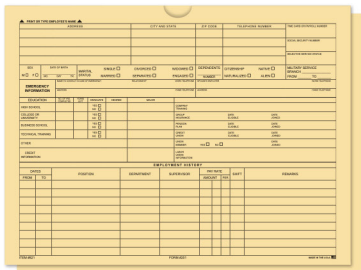

Employee File Jacket 821

Buff only

Printed Color Top 5611-5614

Printed in Red, Blue, Green, or Black

Plain Color Top 5621-5624

Deal Jackets

Heavy Duty Deal Jackets

Very durable to handle a large amount of paperwork. Available in plain stock or printed.