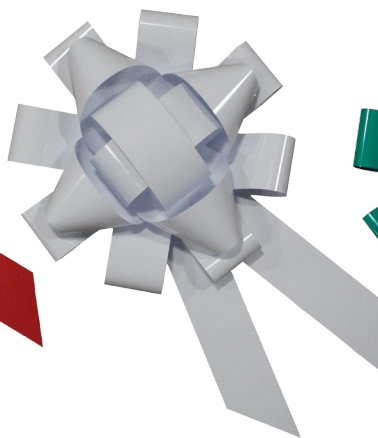

### 30" Vinyl Bow

- Colors Available: Pink, Red, White, and Green
- Designed to be used either indoors or outdoors
- Packaged 2 per pack

#56281

#56282

#56283

#56284

### 43" Red Velvet Bow

- Nicest bow on the market
- Comes with padded magnet to help secure to vehicle
- Designed not to scratch vehicles
- Bow is compressed for shipping, easily arranges to a nice full bow
- Packaged 1 per pack