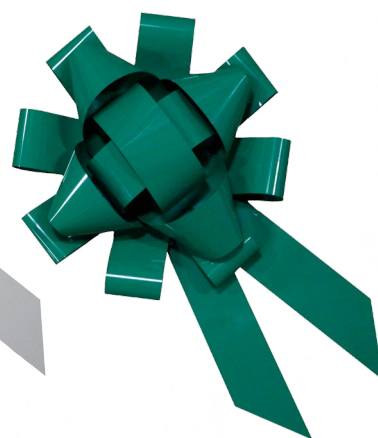

### 30" Vinyl Bow

- Colors Available: Pink, Red, White, and Green
- Designed to be used either indoors or outdoors
- Packaged 2 per pack

#56281

#56282

#56283

#56284

### 43" Red Velvet Bow

- Nicest bow on the market
- Comes with padded magnet to help secure to vehicle
- Designed not to scratch vehicles
- Bow is compressed for shipping, easily arranges to a nice full bow
- Packaged 1 per pack