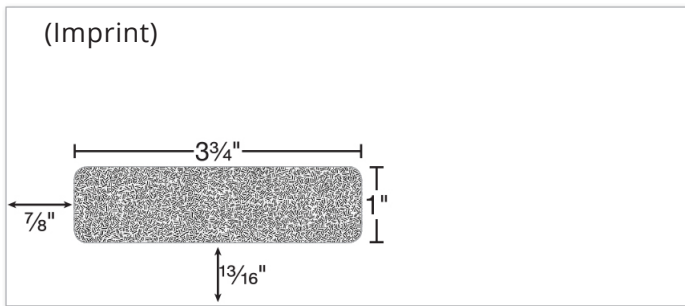

Custom A-Style Window Envelopes

8765-IMP

(ENV-A)

Product Description

High quality 24# white wove envelopes imprinted with your information!

Product Specifications

- 8-7/8" × 3-7/8" (Maximum imprint 8-1/8" × 3-1/8")
- 24# White Wove Envelope compatible with CDK Check Envelopes
  (CDK is a registered trademark of the CDK Global Company.)
- 3-3/4" × 1" window with security tint
- Full color printing available
- No set up charge
- We can match any design
- Quantities: Minimum 500 / Incremental 500

Additional Information

Non-Standard Ink Colors: Any (Additional Charge Applies - Only applies on single color imprint jobs)

Ink Color Back: Any (Additional Charge Applies)

Proof Charge: Up to 3 Free

Plate Charge: No

Screens: Yes (No Additional Charge)

PMS Match: NA

Bleed: NA

Turn Time: 4-5 business days

Standard Stock Colors

White

Standard Ink Colors

Black

Reflex Blue

Red (PMS 032)

Green (PMS 349)

Art Requirements

- High resolution (300dpi) or fully editable vector artwork is required.
- Preferred file formats are InDesign (.indd), Illustrator (.ai or .eps), or Photoshop (.psd).
- If unavailable, artwork can be recreated if one of the following is provided:
  1. Photo/scan of existing artwork
  2. Description of copy and desired layout.

Production Notes (For Internal Use)

Production: 010

- Standard color imprint fulfillment.
- InDesign file created using pre-set templates.
- Convert imprint to black prior to production.

Production: 190

- Large quantity (5,000-20,000) fulfillment.
- PDF exported to spec using press templates.
- Outline all fonts in Illustrator prior to production.

Production: 025

- 2-4 color imprint fulfillment.
- InDesign file created using pre-set templates.

Production: 185

- Extra large quantity (20,000+) fulfillment.
- PDF exported with all fonts outlined.
- Outline all fonts in Illustrator prior to production.