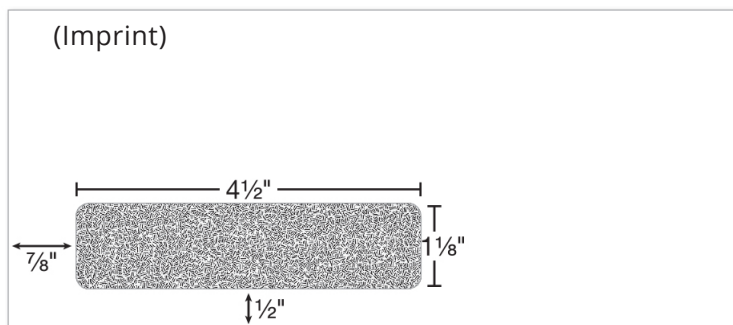

Custom #10 Tinted Window Envelopes

8761-T-IMP

(ENV-10WT)

Product Description

High quality 24# white wove envelopes imprinted with your information!

Product Specifications

- 9-1/2" x 4-1/8" (Maximum imprint 9" x 3-5/8")
- 24# White Wove Envelope
- 4-1/2" x 1-1/8" window with security tint
- Full color printing available
- No set up charge
- We can match any design
- Quantities: Minimum 500 / Incremental 500

Additional Information

Non-Standard Ink Colors: Any (Additional Charge Applies - Only applies on single color imprint jobs)

Ink Color Back: Any (Additional Charge Applies)

Proof Charge: Up to 3 Free

Plate Charge: No

Screens: Yes (No Additional Charge)

PMS Match: NA

Bleed: NA

Turn Time: 4-5 business days

Art Requirements

- High resolution (300dpi) or fully editable vector artwork is required.
- Preferred file formats are InDesign (.indd), Illustrator (.ai or .eps), or Photoshop (.psd).
- If unavailable, artwork can be recreated if one of the following is provided:
  1. Photo/scan of existing artwork
  2. Description of copy and desired layout.

Standard Stock Colors

White

Standard Ink Colors

Black

Reflex Blue

Red (PMS 032)

Green (PMS 349)

Production Notes (For Internal Use)

Production: 010

- Standard color imprint fulfillment.
- InDesign file created using pre-set templates.
- Convert imprint to black prior to production.

Production: 190

- Large quantity (5,000-20,000) fulfillment.
- PDF exported to spec using press templates.
- Outline all fonts in Illustrator prior to production.

Production: 025

- 2-4 color imprint fulfillment.
- InDesign file created using pre-set templates.

Production: 185

- Extra large quantity (20,000+) fulfillment.
- PDF exported with all fonts outlined.
- Outline all fonts in Illustrator prior to production.