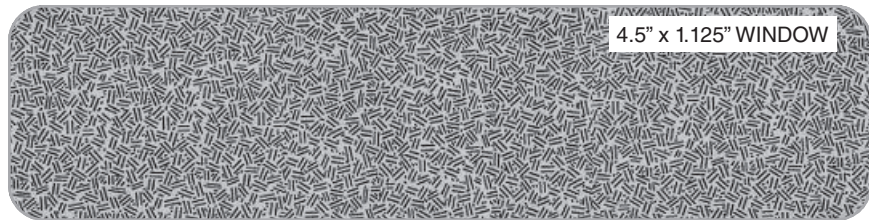

NO-INK AREA

4.5" x 1.125" WINDOW

NO-INK AREA

NO-INK AREA

NO-INK AREA