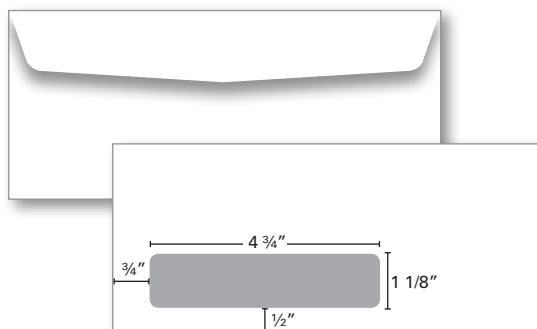

#9 Window with Tint Envelopes (Imprinted)

Item Specs

- 8 7/8" x 3 7/8"
- 24# White wove envelopes
- Prints one side standard, second side at additional charge
- 1, 2 or 4 color printing available

*Stock product is blank.
Add your custom imprint!*

Fully editable vector artwork with all fonts converted to curves or high resolution (300 dpi) raster. Copy and desired text layout. All envelopes require 1/4" margins. Any graphics must be vector or at least high resolution (300 dpi) raster. Typeset charges may apply.