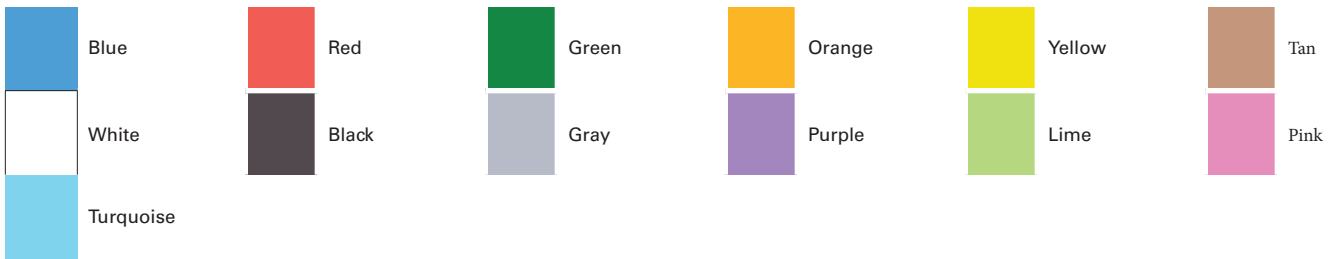

Custom Magnetic Car Top Hats

Item Specs

- 10" x 5"
- 3 shielded magnets firmly secure hat to vehicle roof
- Slogans and available color combinations listed on page 2

Standard Hat Colors (All swatches colors are approximate representations.)

Standard Slogan & Colors

See next page for list of slogans and color combinations

Additional Information

Hat Colors: Blue, Red, Green, Orange, Yellow, Tan, White, Black, Gray, Purple, Lime, Pink and Turquoise	Standard Slogans & Colors: See next page for details	Non-Standard Ink Colors: NA
Proof Charge: NA	Plate Charge: No	Screens & Gradients: NA
PMS Match: NA	Bleed: NA	

Production Notes (For Internal Use)

Production: 060

SLOGAN	DECAL COLOR	INK COLOR
ADMIN	RED	WHITE
ALIGN	WHITE	BLUE
BODYSHOP	WHITE	BLUE
BRAKES	RED	WHITE
CAUTION PROPANE	RED	WHITE
CUSTOMER WAIT	WHITE	RED
DETAIL	WHITE	RED
DIESEL	RED	WHITE
DO NOT START	YELLOW	BLACK
GLASS	RED	WHITE
HOLD	WHITE	RED
HOLD	RED	WHITE
MECH	RED	WHITE
NO BRAKES	RED	WHITE
OIL OUT	YELLOW	BLACK
PARTS	WHITE	RED
POLISH	WHITE	BLUE
QUICKLUBE	WHITE	RED
RENT ME	BLACK	YELLOW
ROADTEST	WHITE	RED
SHOCKS	WHITE	BLUE
SOLD	WHITE	RED
TIRE	RED	WHITE
TIRE PRESSURE SYMBOL	BLACK	YELLOW
TUNE-UP	WHITE	BLUE
TURN BACK	WHITE	RED
VIP	RED	WHITE
WASH	WHITE	RED
WAX	WHITE	BLUE
WHEEL OFF	YELLOW	BLACK
NUMBERS - UPTO 3 DIGITS	BLUE	WHITE
can be numbered	RED	WHITE
consecutively.	GREEN	WHITE
	YELLOW	BLACK
ALPHABET - A-Z	RED	WHITE
BLANK		
DRY ERASE	WHITE	
	YELLOW	