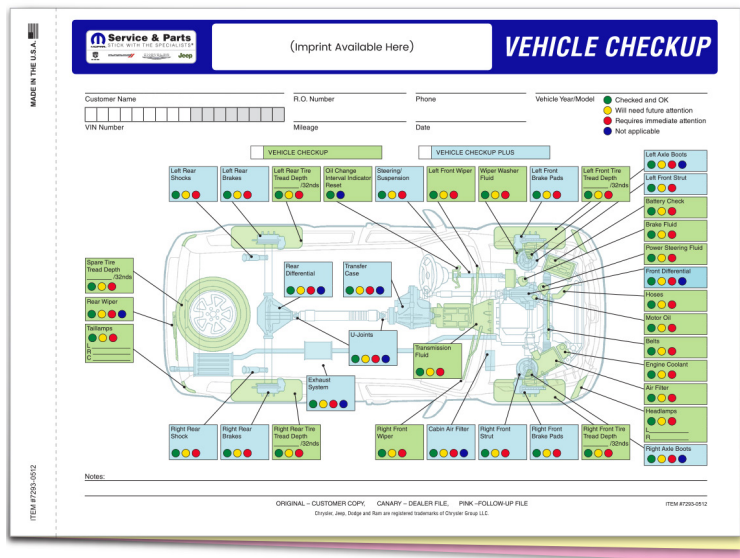

# Chrysler Multi Point Insp. (Imprinted)

### Product Description

Great way to improve customer satisfaction and generate additional work. Available crash imprinted in Red, Blue, Black, or Green.

### Product Specifications

- 11-3/4" x 8-1/2"- Imprint area- 4-1/4" x 5/8"
- 3-Part Carbonless, Snap-Out Form, all parts print in full color.
- Logo and 4 lines of text can be imprinted on this form. Additional information can be crash imprinted, at additional charge. (spacing limitations apply)
- Available crash imprint in 1 color only- Red, Blue, Black, or Green ink. Numbering is always in Red ink.
- Quantities: Minimum 500 / Incremental 500