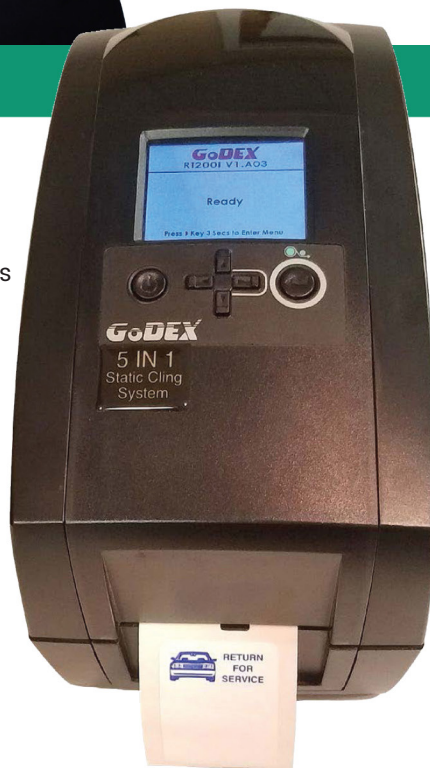

5 in 1 Reminder Label Printing Systems

Zebra System

730-1 Zebra Printer

- Standalone 5 in 1 unit
- 7" H × 9" L × 6" W
- Automatic mileage calculation available
- Packaged 1 per pack

730-2 Zebra Keyboard

- 1" H × 7-7/8" L × 3-3/4" W
- Packaged 1 per pack

GoDex System

740-1 GoDex Printer

- Standalone 5 in 1 unit
- 7" H × 9-3/4" L × 5-1/4" W
- Works with most USB keyboards
- Automatic date and mileage calculation available
- Packaged 1 per pack

740-2 Rollable Waterproof Keyboard (USB)