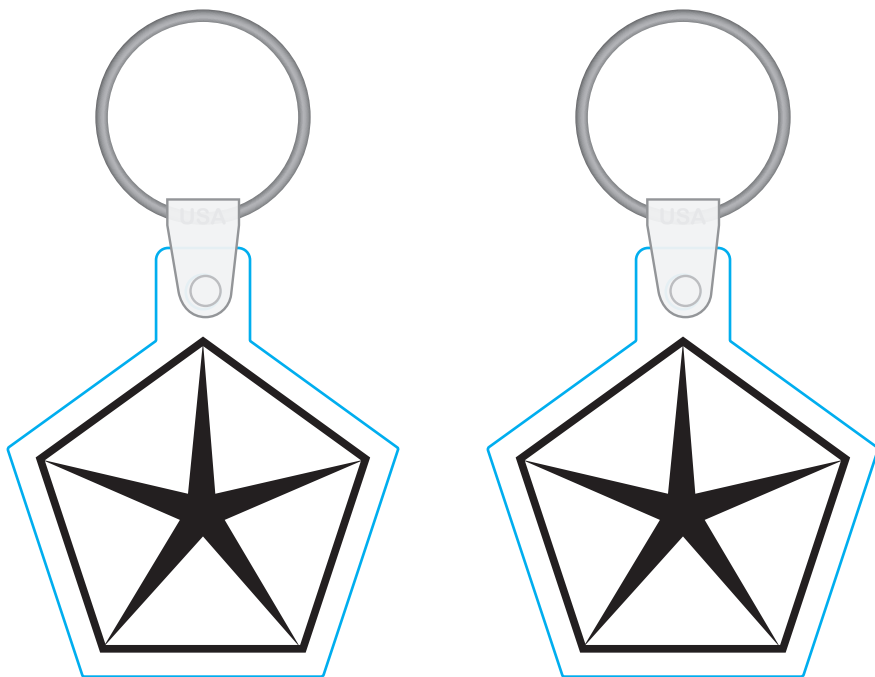

Product Description

Made of high quality, flexible, soft vinyl. Great economical way to keep your name and phone number in front of the customer.

Product Specifications

- Size dependent on style
- Soft vinyl- 1/8" thick
- No bleeds- 1/8" border required from the edge.
- Full color printing available
- Available in Translucent and Opaque colors
- Able to mix stock color as long as same design with minimum of 125 of each color
- Quantities: Minimum 250/ Incremental 250

ITEM #4910 - VINYL KEY FOB - STYLE B (DC#4483) - 2.36" x 1.31"

ITEM #4910 - VINYL KEY FOB - STYLE C (DC#5876) - 2.5" x 1.25"

ITEM #4910 - VINYL KEY FOB - STYLE D (DC#1822) - 3.25" x 1.14"

ITEM #4910 - VINYL KEY FOB - STYLE E (DC#600) - 2.2" x 1.56"

ITEM #4910 - VINYL KEY FOB - STYLE (DC#1173) - 2.68" x 1.87"

ITEM #4910 - VINYL KEY FOB - STYLE G (DC#11444) - 2.13" x 1.58"

ITEM #4910 - VINYL KEY FOB - STYLE H (DC#5294) - 2.03" x 2.23"

ITEM #4910 - VINYL KEY FOB - STYLE J (DC#18512) - 2.5" x 1.27"

ITEM #4910 - VINYL KEY FOB - STYLE K (DC#18118) - 2.54" x 1.02"

ITEM #4910 - VINYL KEY FOB - STYLE M (DC#15771) - 2.72" x 1.125"

ITEM #4910 - VINYL KEY FOB - STYLE N (DC#5146) - 2.85" x 1.18"

ITEM #4910 - VINYL KEY FOB - STYLE P (SMALL #1) - 1.61" x 2.3"