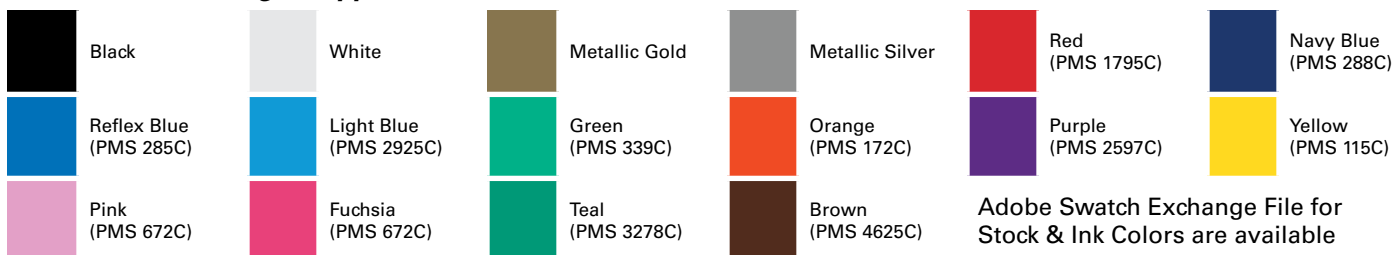

Custom Vinyl Document Wallets (Expandable)

Item Specs

- Expandable - 9.75" x 7.75" - 1.5" Gusset
- High quality vinyl
- Prints one side
- 1 color printing only
- Velcro closure available (Addl Cost)

#47235
(Expandable)

Stock product is blank.
Add your custom imprint!

Standard Vinyl Stock Colors (Including an Approximate Pantone Number)

Ink Colors (Including an Approximate Pantone Number)

Adobe Swatch Exchange File for Stock & Ink Colors are available

Art Requirements

Fully editable vector artwork with all fonts converted to curves.
Copy and desired text layout. Maximum printable area - 6" x 2.5"
Typeset charges may apply.

Additional Information

| | | |
|---|---|------------------|
| Vinyl Colors: White, Navy, Black | Ink Colors: Black, White, Metallic Gold, Metallic Silver, Red, Navy Blue, Reflex Blue, Light Blue, Green, Orange, Purple, Yellow, Pink, Fuchsia, Teal, Brown | |
| Proof Charge: Up to 3 Free | Plate Charge: Yes, if more than 5 lines of text or a logo (Addl Charge) | |
| Screens & Gradients: NA | PMS Match: NA | Bleed: NA |
| Maximum Imprint Size: 6"(W) x 2.5"(H) | | |