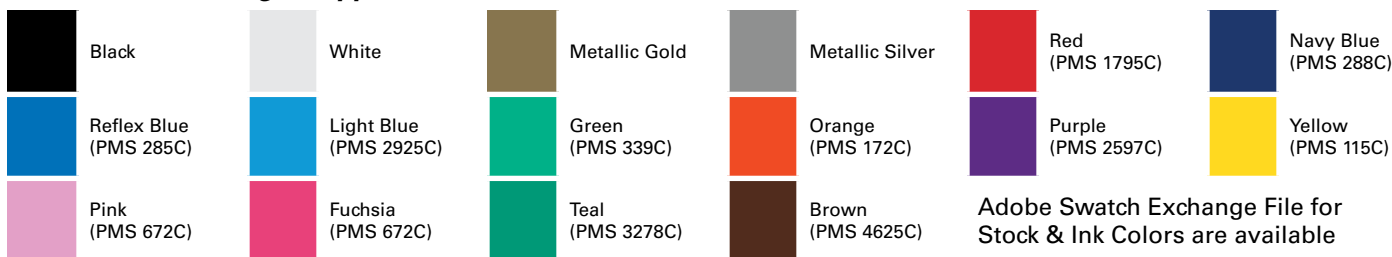

Custom Vinyl Document Wallets (Standard)

Item Specs

- Standard - 6-5/8" x 10"
- High quality vinyl
- Prints one side
- 1 color printing only (7 colors available)

#47231
(Standard)

*Stock product is blank.
Add your custom imprint!*

Standard Vinyl Stock Colors (Including an Approximate Pantone Number)

Ink Colors (Including an Approximate Pantone Number)

Adobe Swatch Exchange File for Stock & Ink Colors are available

Art Requirements

Fully editable vector artwork with all fonts converted to curves.
Copy and desired text layout. Maximum printable area - 6" x 3.5"
Typeset charges may apply.

Additional Information

Vinyl Colors: White, Red, Navy, Green, Black, Royal Blue, Silver	Ink Colors: Black, White, Metallic Gold, Metallic Silver, Red, Navy Blue, Reflex Blue, Light Blue, Green, Orange, Purple, Yellow, Pink, Fuchsia, Teal, Brown	
Proof Charge: Up to 3 Free	Plate Charge: Yes, if more than 5 lines of text or a logo (Addl Charge)	
Screens & Gradients: NA	PMS Match: NA	Bleed: NA
Maximum Imprint Size: 6"(W) x 3.5"(H)		