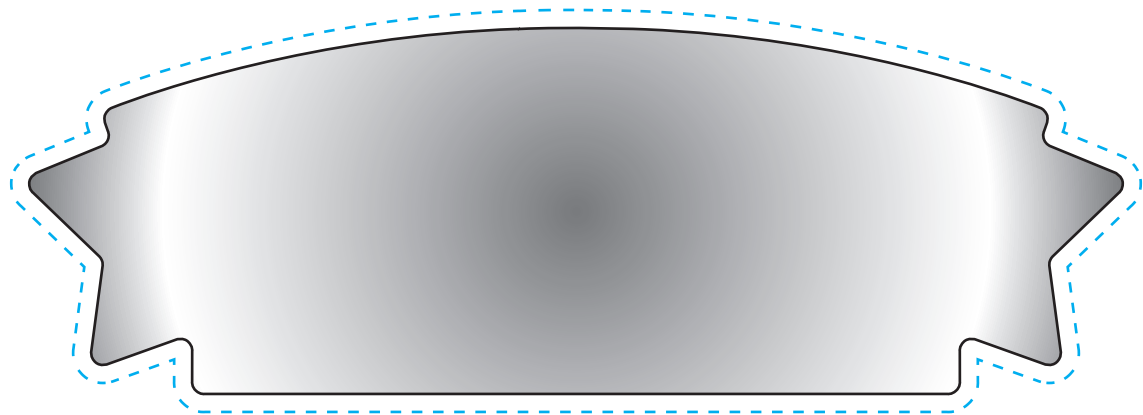

APPROX SIZE - 5.75" X 1.875"

#4557 CHROME - DOMED AUTO DECALS (STICKERS) - STYLE G