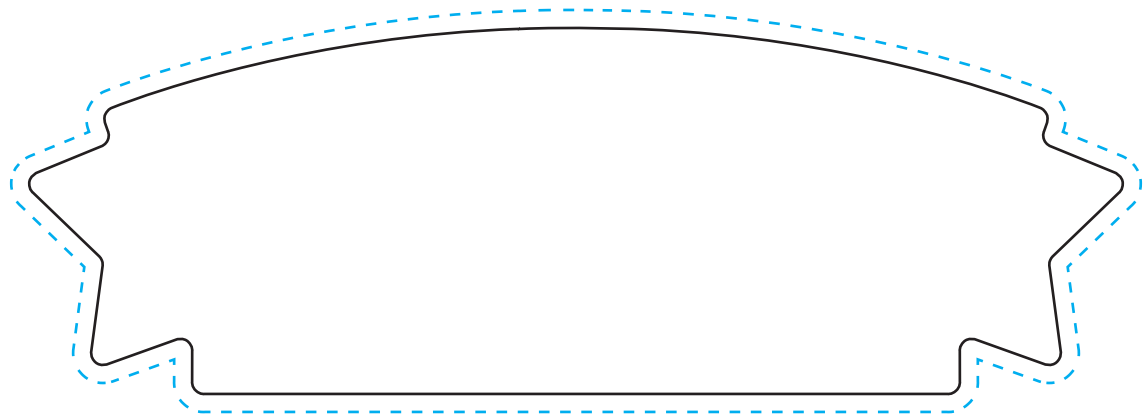

APPROX SIZE - 5.75" X 1.875"

#4556 WHITE - DOMED AUTO DECALS (STICKERS) - STYLE G