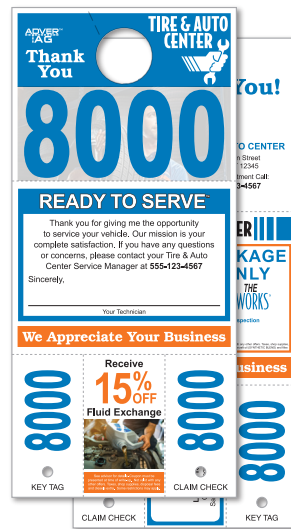

5 Part Coupon Dispatch Number

2475

Premium Stock

Product Description

These fully customizable AdVer-Tags are a great way to get your message in front of all of your service customers! The tags makes providing coupons or business cards to your customers simpler by including space for them right on your dispatch number.

Product Specifications

- 5-1/2" × 12" (Imprint Area 5" × 11-1/4")
- 125# white glossy tag stock (coated on both sides), 1-3/8" hole diameter
- 3,4,5 digit numbering with letter prefixes available.
- Full color printing available
- No set up charge
- Quantities: Minimum 1000 / Incremental 1000

Additional Information

Non-Standard Ink Colors: Any

Proof Charge: Up to 3 Free

Plate Charge: NA

Screens: Yes (No Additional Charge)

Numbering on Both Sides: Yes (Additional Charge per job)

PMS Match: NA

Bleed: Yes (Additional Charge per job) Reduces overall width by 1/2"