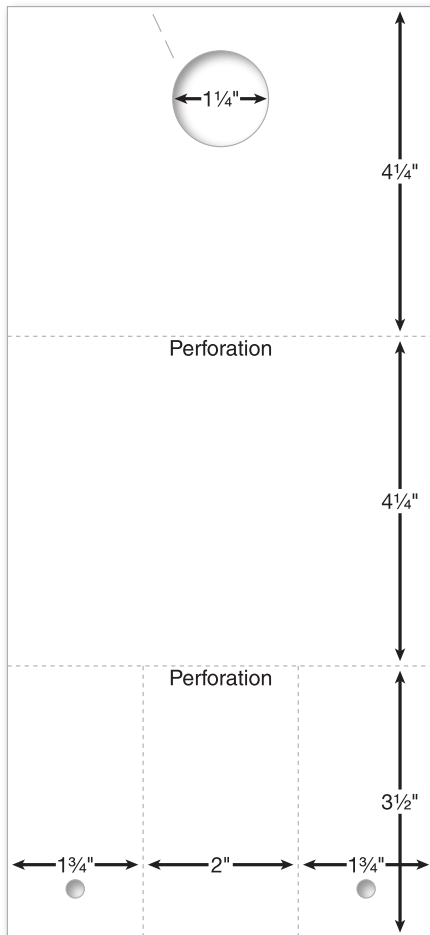

5 Part Coupon Dispatch Number

2475

Premium Stock

Product Description

These fully customizable AdVer-Tags are a great way to get your message in front of all of your service customers! The tags makes providing coupons or business cards to your customers simpler by including space for them right on your dispatch number.

Product Specifications

- 5-1/2" × 12" (Imprint Area 5" × 11-1/4")
- 125# white glossy tag stock (coated on both sides), 1-3/8" hole diameter
- 3,4,5 digit numbering with letter prefixes available.
- Full color printing available
- No set up charge
- Quantities: Minimum 1000 / Incremental 1000

Additional Information

Non-Standard Ink Colors: Any

Proof Charge: Up to 3 Free

Plate Charge: NA

Screens: Yes (No Additional Charge)

Numbering on Both Sides: Yes (Additional Charge per job)

PMS Match: NA

Bleed: Yes (Additional Charge per job) Reduces overall width by 1/2"

Turn Time: 5-7 business days

Art Requirements

- High resolution (300dpi) or fully editable vector artwork is required.
- Preferred file formats are InDesign (.indd), Illustrator (.ai or .eps), or Photoshop (.psd).
- If unavailable, artwork can be recreated if one of the following is provided:
 1. Photo/scan of existing artwork
 2. Description of copy and desired layout.