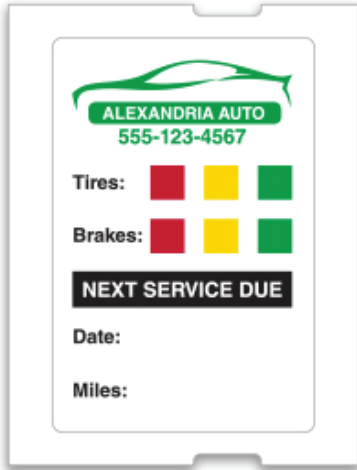

# Custom 5 in 1 Printing Machine Stickers

1820

## Product Description

These rolls work in almost all standard reminder label printing systems!

## Product Specifications

- 2-1/4" x 1-1/2"
- Imprint area is approximately 2" wide x 1-1/4" tall.
- Item #1820 - Static Cling Material
- Background Color: White or Clear material
- Choose up to 1-5 spot colors
- **Requirements for QR codes:**
- Simple QR Code (no Logo in the middle)  
Minimum size 3/4" x 3/4". Requires an additional 1/8" of white space around the QR code.
- Complex QR Code (with a logo in the middle)  
QR Minimum size: 3/4" x 3/4" Requires 3/16" white border around the QR code.
- For best results it is highly Recommended that QR codes to be printed on white stock. If imprinted on clear an additional ink color of white must be added behind QR code.
- Compatible with Zebra Printer System and GoDex Printing System
- Package 500 per roll
- Quantities: Minimum 2 rolls - 1000 / Incremental 1 roll - 500