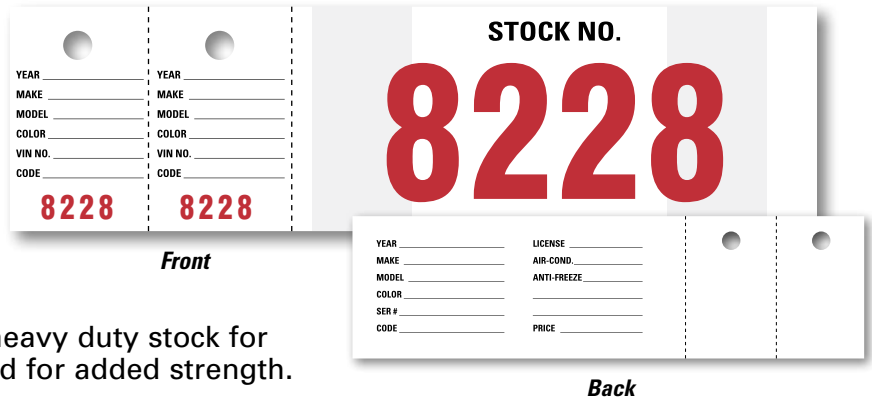

Vehicle Stock Numbers

- 7" x 2"
- Two key tags per stock number
- Available unnumbered or numbered 0000 thru 9999
- Pressure sensitive tape holds numbers to windshield
- Available only with red numbering
- Packaged 1000 per box

Entire stock number is produced on heavy duty stock for durability. Plastic sleeves may be used for added strength. Key rings not included.

#440 (0000-0999)		#445 (5000-5999)	
#441 (1000-1999)		#446 (6000-6999)	
#442 (2000-2999)		#447 (7000-7999)	
#443 (3000-3999)		#448 (8000-8999)	
#444 (4000-4999)		#449 (9000-9999)	
		#450 (No Numbers)	

**Quantity price breaks are:
1, 2, 3, 4, 5 boxes**

2-3/16" x 1-5/16" Clear Plastic

7/8" Metal Key Ring

#140

1-1/8" Metal Key Ring

#1405

• Packaged in bags of 250

Plastic Sleeve

#743 (SLV-1)

• Packaged in box of 250

Quantity price breaks are: 1, 4, 12, 20, 40 bags

Quantity price breaks are: 1, 2, 4, 8, 12 boxes